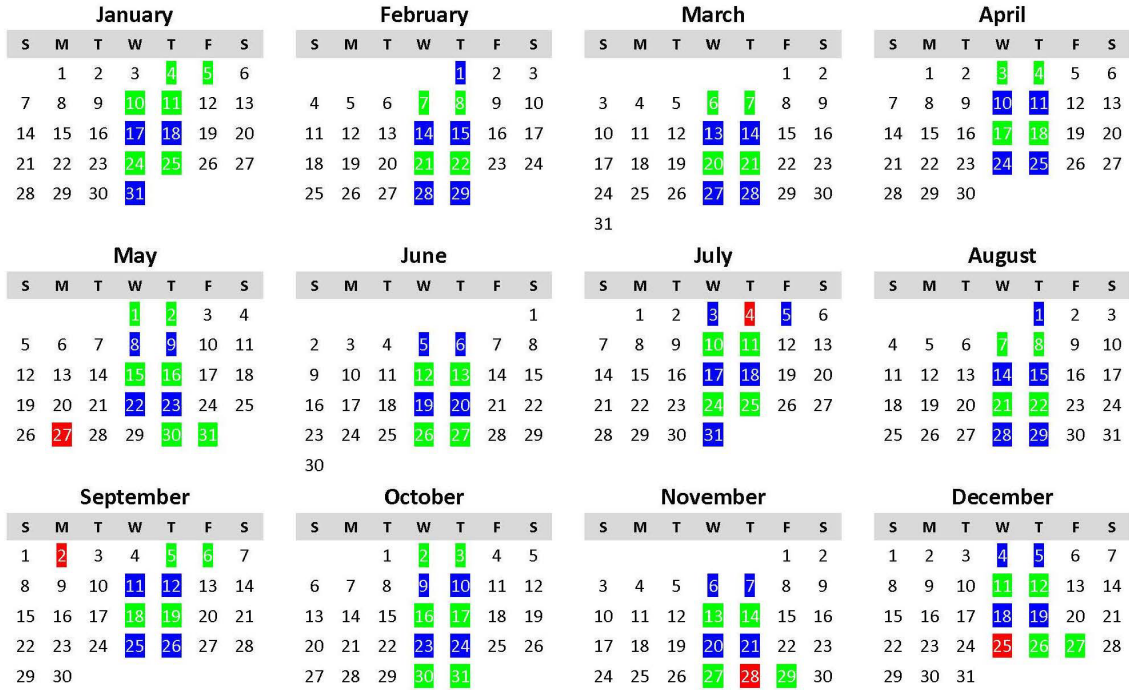

Crescent Township 2024 Garbage/Recycling Calendar

■ - Holiday No-Service
 ■ - Trash
 ■ - Trash & Recycling

PROPERTY ADDRESS	WEDNESDAY	THURSDAY	PROPERTY ADDRESS	WEDNESDAY	THURSDAY	PROPERTY ADDRESS	WEDNESDAY	THURSDAY
ANDERSON ST		X	HENGGI DR		X	OLD STOOPS FERRY RD	X	
ANGEL WAY	X		HINDMARCH ST	X		OSBORNE LN	X	
ASTER LN	X		HUNTSRIDGE DR		X	PARKWOOD POINTE DR	X	
BIGELOW DR		X	JACKSON ST	X		PINE ST	X	
BOCKTOWN RD		X	JEANETTE AVE	X		PRIMROSE LN	X	
BROADHEAD RD		X	JORDAN RD	X		PROSPECT ST	X	
CAMBIER DR		X	KEIM ST	X		PURDY RD	X	
CAMBON DR		X	LAUREL RIDGE DR	X		RAVINE ST	X	
CENTER WAY	X		LILAC LN	X		REYNARD DR		X
CHANTICLEER DR		X	LOCUST RD		X	RIDGE AVE	X	
CLOVERDALE LN	X		LOUISA DR		X	RIVER RD	X	
CRESCENT BLVD	X		MAIN ST	X		RIVERVIEW RD	X	
CRESCENT BLVD EXT		X	MAPLE ST	X		RODNEY ST	X	
CREST DR		X	MARBLE DR		X	RUTH DR	X	
DAISY LN		X	MARGARET DR		X	SAUTTER DR		X
DIVISION AVE	X		MARTIN BLVD	X		SCHOOL ST	X	
ELM ST	X		MATHER LANE	X		SHADY DR		X
ERIE AVE	X		MCCUTCHEON WAY	X		SHORT ST	X	
FERRY ST	X		MCGOVERN BLVD	X		SPRING RUN RD	261 - 224	264 - 303
FLORENCE DR		X	MCKEE ST	X		STARR RD		X
FRONT ST	X		MILL ST	X		STOOPS FERRY RD	X	
GLEN HAYES DR	X		MOXON ST	X		VALLEY VIEW DR		X
HARPER RD	900 - 930	932 - 966	NEEDHAM ST	X		WALNUT ST	X	
HART DR		X	OAK ST	X		WORK ST	X	
HEATHER HEIGHTS DR	X		OLD HARPER RD		X			